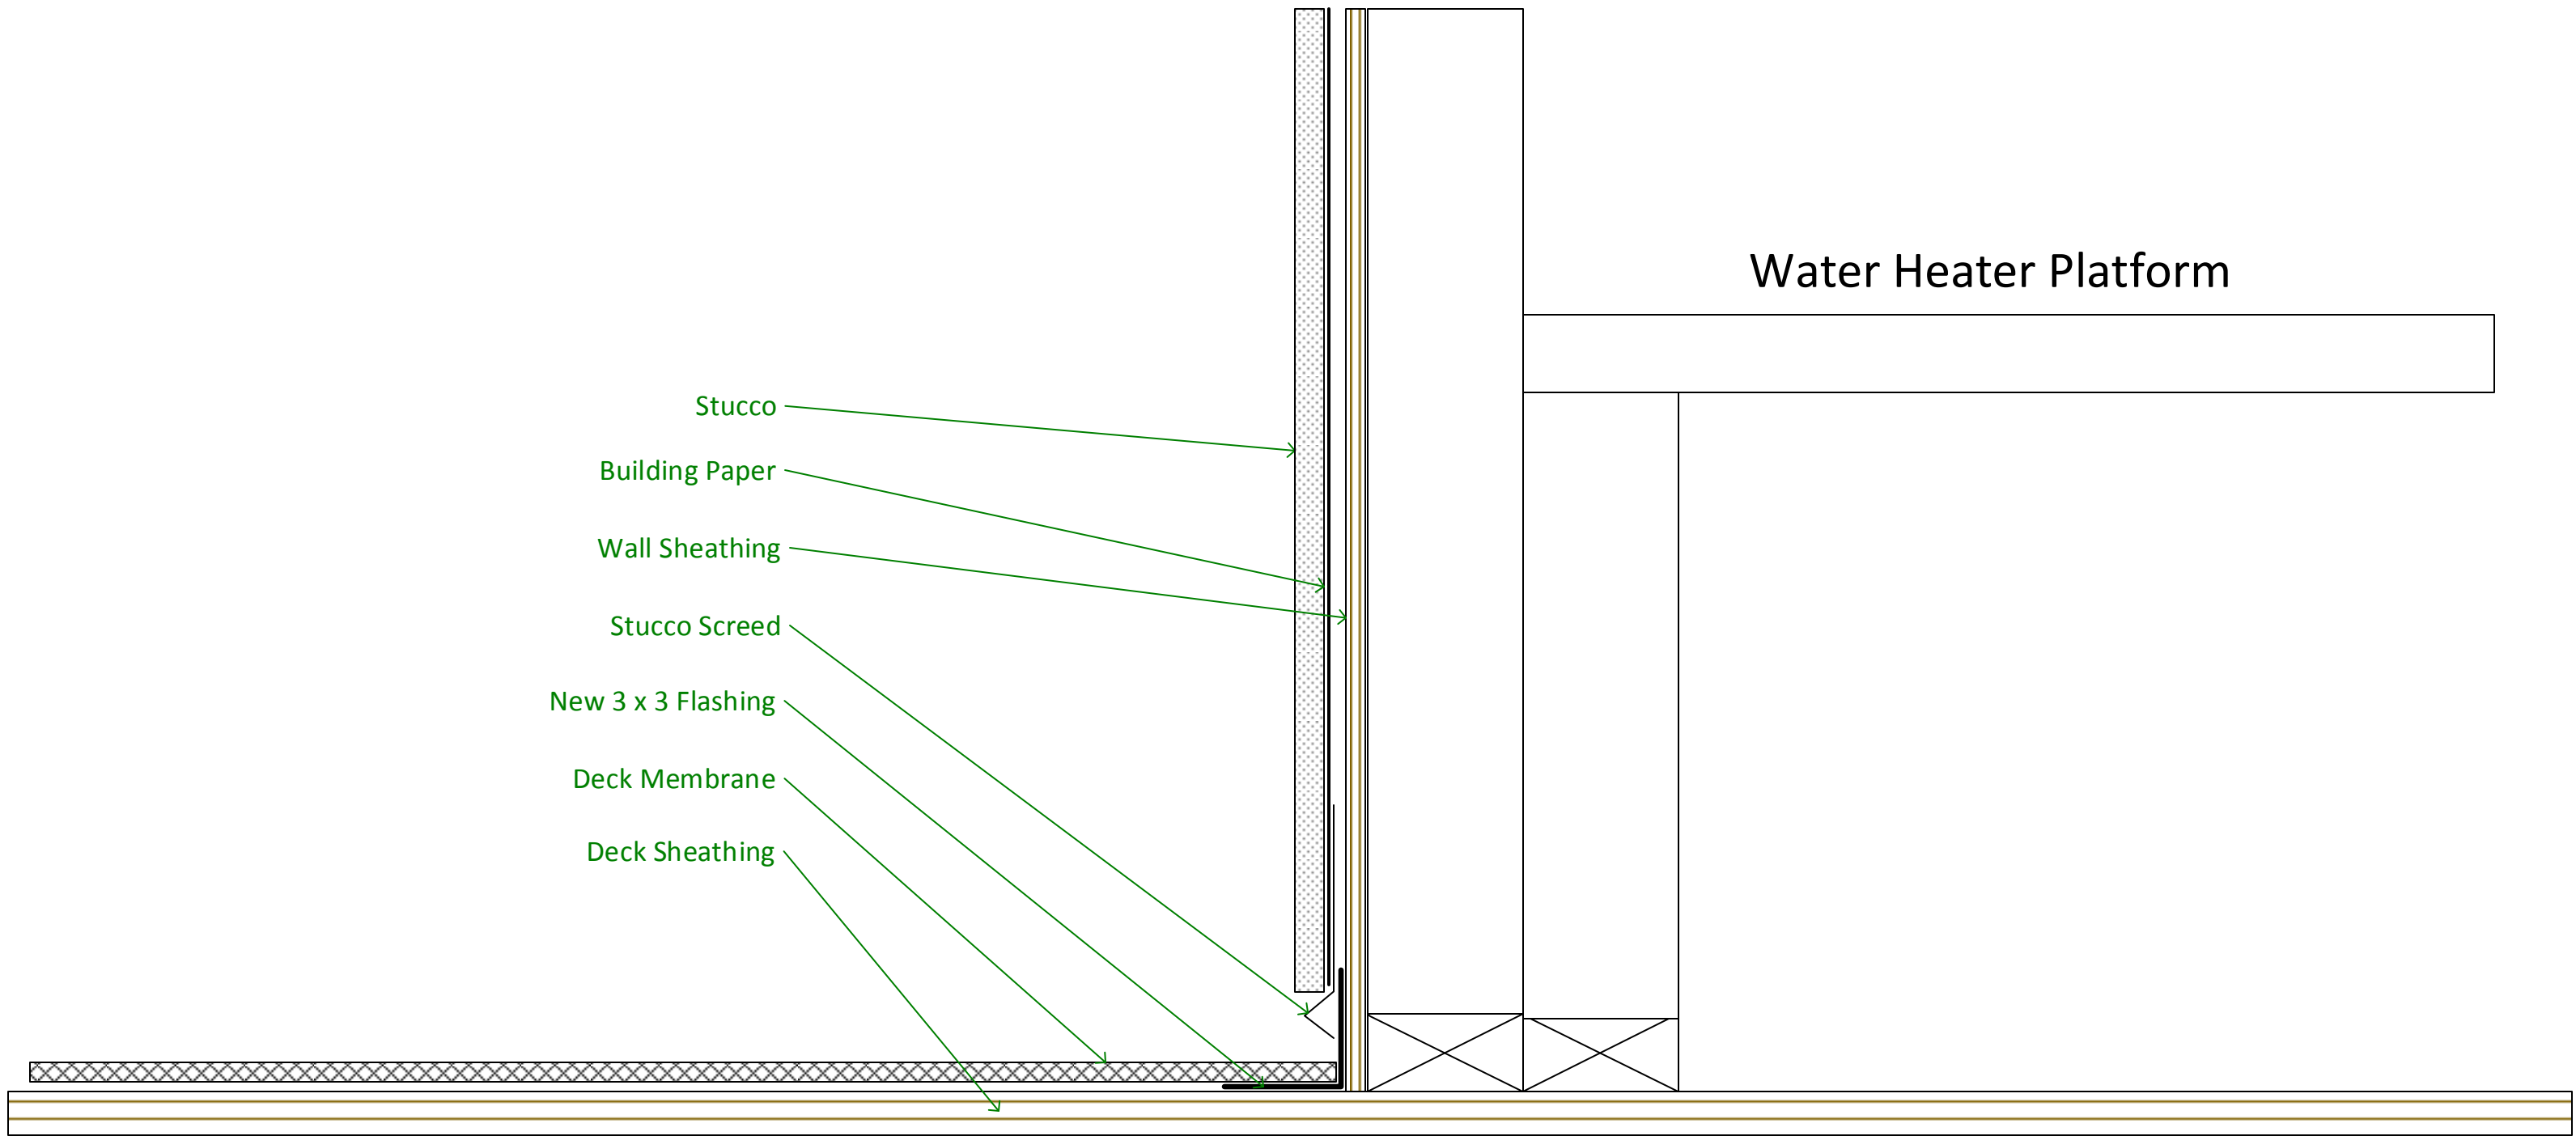

Water Heater Platform

WATER HEATER DOOR — EXISTING CONDITIONS

WATER HEATER DOOR – NEW SHEET METAL DETAIL – TOP VIEW

WATER HEATER DOOR – NEW SHEET METAL DETAIL – SIDE VIEW